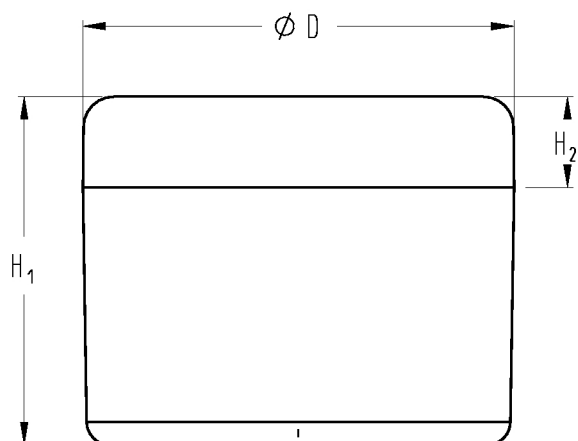

DATA SPECIFICATION - Cream jar

- MATERIAL:** Polypropylene (PP) – food safe
- COLOUR:** Standard colour white
on request any colour combinations
between caps, base, bottom possible
- DECORATION:** Screen printing / pad printing / label
- CHARACTERISTICS:** - double walled
- sealable
- PRICE:** on inquiry

Size	Description	Dimension			Volume ml	Seal surface mm
		Ø D	H ₁	H ₂		
3005	Cream jar	57	46	13	50	3
3010	Cream jar	70	60	15	125	3