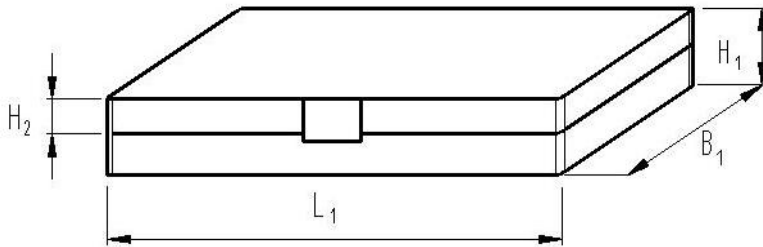

**DATA SPECIFICATION – HINGED-LID BOX**

**MATERIAL:** Polystyrene – food safe  
**COLOUR:** white or transparent  
on request any colours possible  
**CHARACTERISTICS:** Hinged cover with roll hinge  
**PRICE:** on inquiry

Size	Description	Dimensions			
		L <sub>1</sub>	B <sub>1</sub>	H <sub>1</sub>	H <sub>2</sub>
6170/00	Hinged-Lid Box	111	51	19	8
6171/00	Hinged-Lid Box Lower part with lands	111	51	19	8
6177/00	Hinged-Lid Box	190	93	43	11
6178/00	Hinged-Lid Box	190	93	25	11
6179/00	Hinged-Lid Box	138	68	24	11

State of 06/2022

Dimensions in mm (without guarantee)