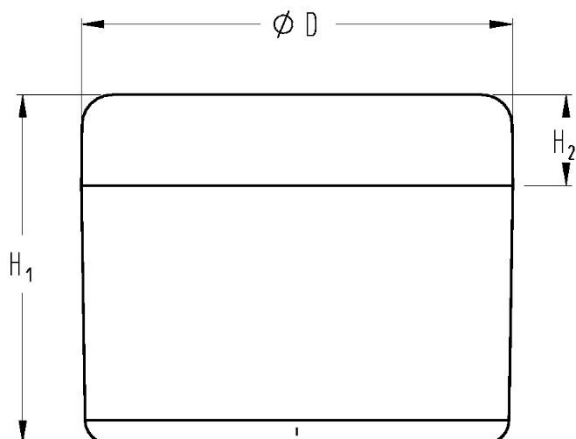

DATA SPECIFICATION - CREAM JAR

- MATERIAL:** Polypropylene (PP) – food safe
- COLOUR:** Standard colour white
on request any colour combinations
between caps, base, bottom possible
- DECORATION:** Screen printing / pad printing / label
- CHARACTERISTICS:** - double walled
- sealable
- PRICE:** on inquiry

Size	Description	Dimension			Volume ml	Seal surface mm
		Ø D	H ₁	H ₂		
3005	Cream jar	57	46	13	50	3
3010	Cream jar	70	60	15	125	3